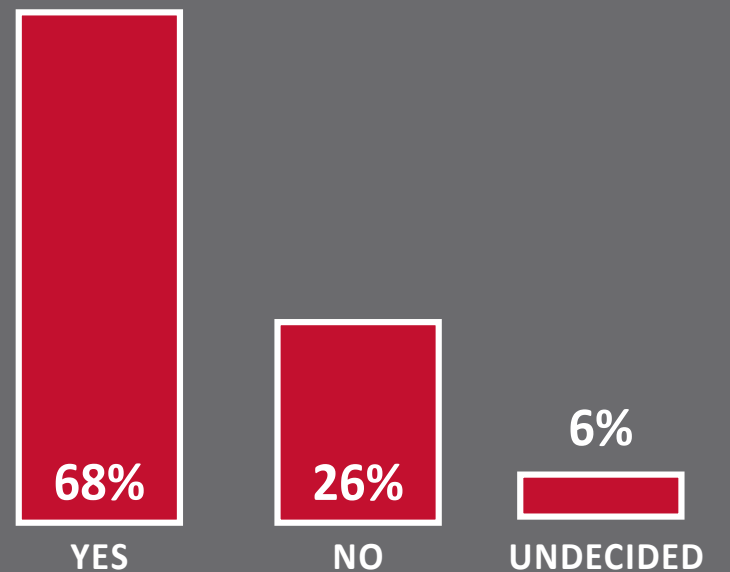

ROPER CENTER

For Public Opinion Research

Would you be in favor of starting now to draft single women between the ages of 21 and 35 to train them for wartime jobs? (1941)

We Can Do It!

Roper Center, Gallup Poll, National Adults, Dec. 1941

Discover the world of public opinion!

- Over 725,000 questions on most topics
- Survey data from 1935 to yesterday
- Over 25,000 datasets from more than 100 countries
- Comprehensive presidential approval, FDR to Trump
- Archive updated daily