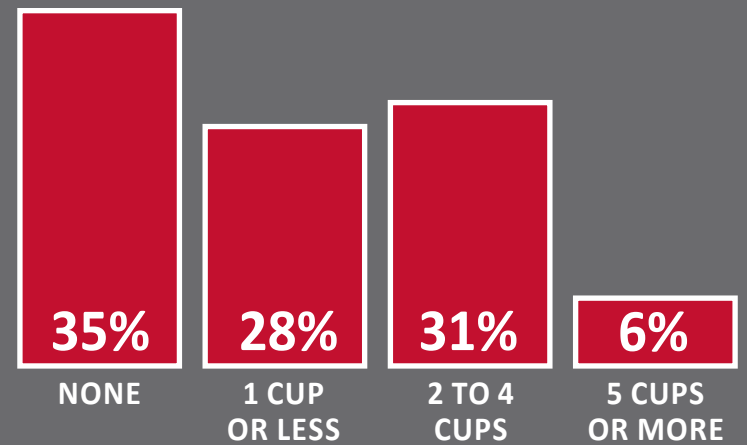

ROPER CENTER

For Public Opinion Research

On average, how much of the following do you drink each day?... Coffee...None, one cup (6 ounces) or less, 2 to 4 cups, 5 cups or more.

(Roper Center, AARP Bulletin Dietary Habits Survey, Sep. 2012)

Discover the world of public opinion!

- Over 700,000 questions on most topics
- Survey data from 1935 to yesterday
- Over 23,000 datasets from more than 100 countries
- Comprehensive presidential approval, FDR to Trump
- Archive updated daily