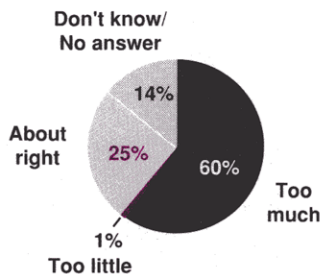

Question: What about the owners of major league baseball teams—Do the owners generally make too much money, too little money, or do you think their incomes are about right?