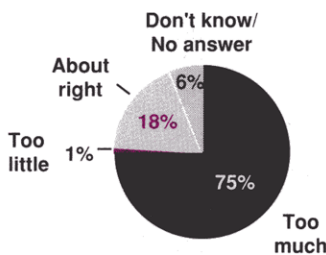

Yes No

Source: Surveys by the Gallup Organization.

Professional Sports Salaries Up, Up and Away

Source: 1898-1987: Andrew Zimbalist, *Baseball and Billions* (NY: BasicBooks, 1992), p. 85; 1997-98: The Associated Press, December 21, 1998.

Paid Too Much?

Question: Are major league baseball players' salaries too high, too low, or about right?

Question: Is that (salaries are too high) equally true for other sports like professional football and basketball, or are (major league) baseball salaries especially high?

Asked of those 73% who said baseball players' salaries are too high

Source: Surveys by the Associated Press, March 5-9, 1997.

Question: Do you think the typical major league baseball player generally makes too much money, too little money, or do you think their incomes are about right?