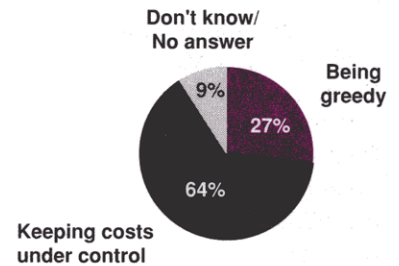

Asked of those 73% who said baseball players' salaries are too high

Source: Surveys by the Associated Press, March 5-9, 1997.

Question: Do you think the typical major league baseball player generally makes too much money, too little money, or do you think their incomes are about right?

Question: What about the owners of major league baseball teams—Do the owners generally make too much money, too little money, or do you think their incomes are about right?

Question: Do you think the owners of major league baseball teams are being greedy when they ask to put "caps" on players' salaries, or are they just trying to keep costs under control?