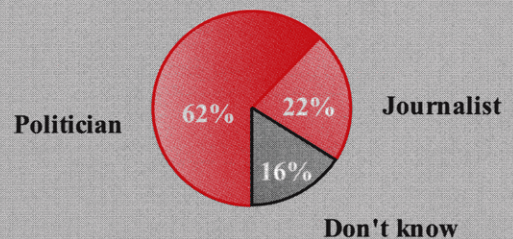

Source: Survey by Opinion Dynamics for Fox News, October 28-29, 1998.