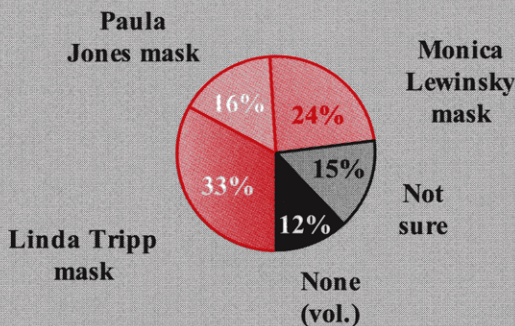

**Question:** ...[Do you] believe in... witches?

**Source:** Survey by the Gallup Organization, September 3-5, 1996.

**Question:** ...[Do you] believe... in ghosts, or that spirits of dead people can come back in certain places or situations?

**Source:** Survey by the Gallup Organization, September 3-5, 1996.

**Question:** ...Have you ever... been in a house you felt was haunted?

**Source:** Survey by the Gallup Organization, September 3-5, 1996.

**Question:** ...Have you ever... seen or been in the presence of a ghost?

**Source:** Survey by the Gallup Organization, September 3-5, 1996.

## Now, That's Scary

**Question:** Which do you think would make the scariest Halloween costume... the Linda Tripp mask, the Paula Jones mask, or the Monica Lewinsky mask?

**Source:** Survey by Opinion Dynamics for Fox News, October 28-29, 1998.